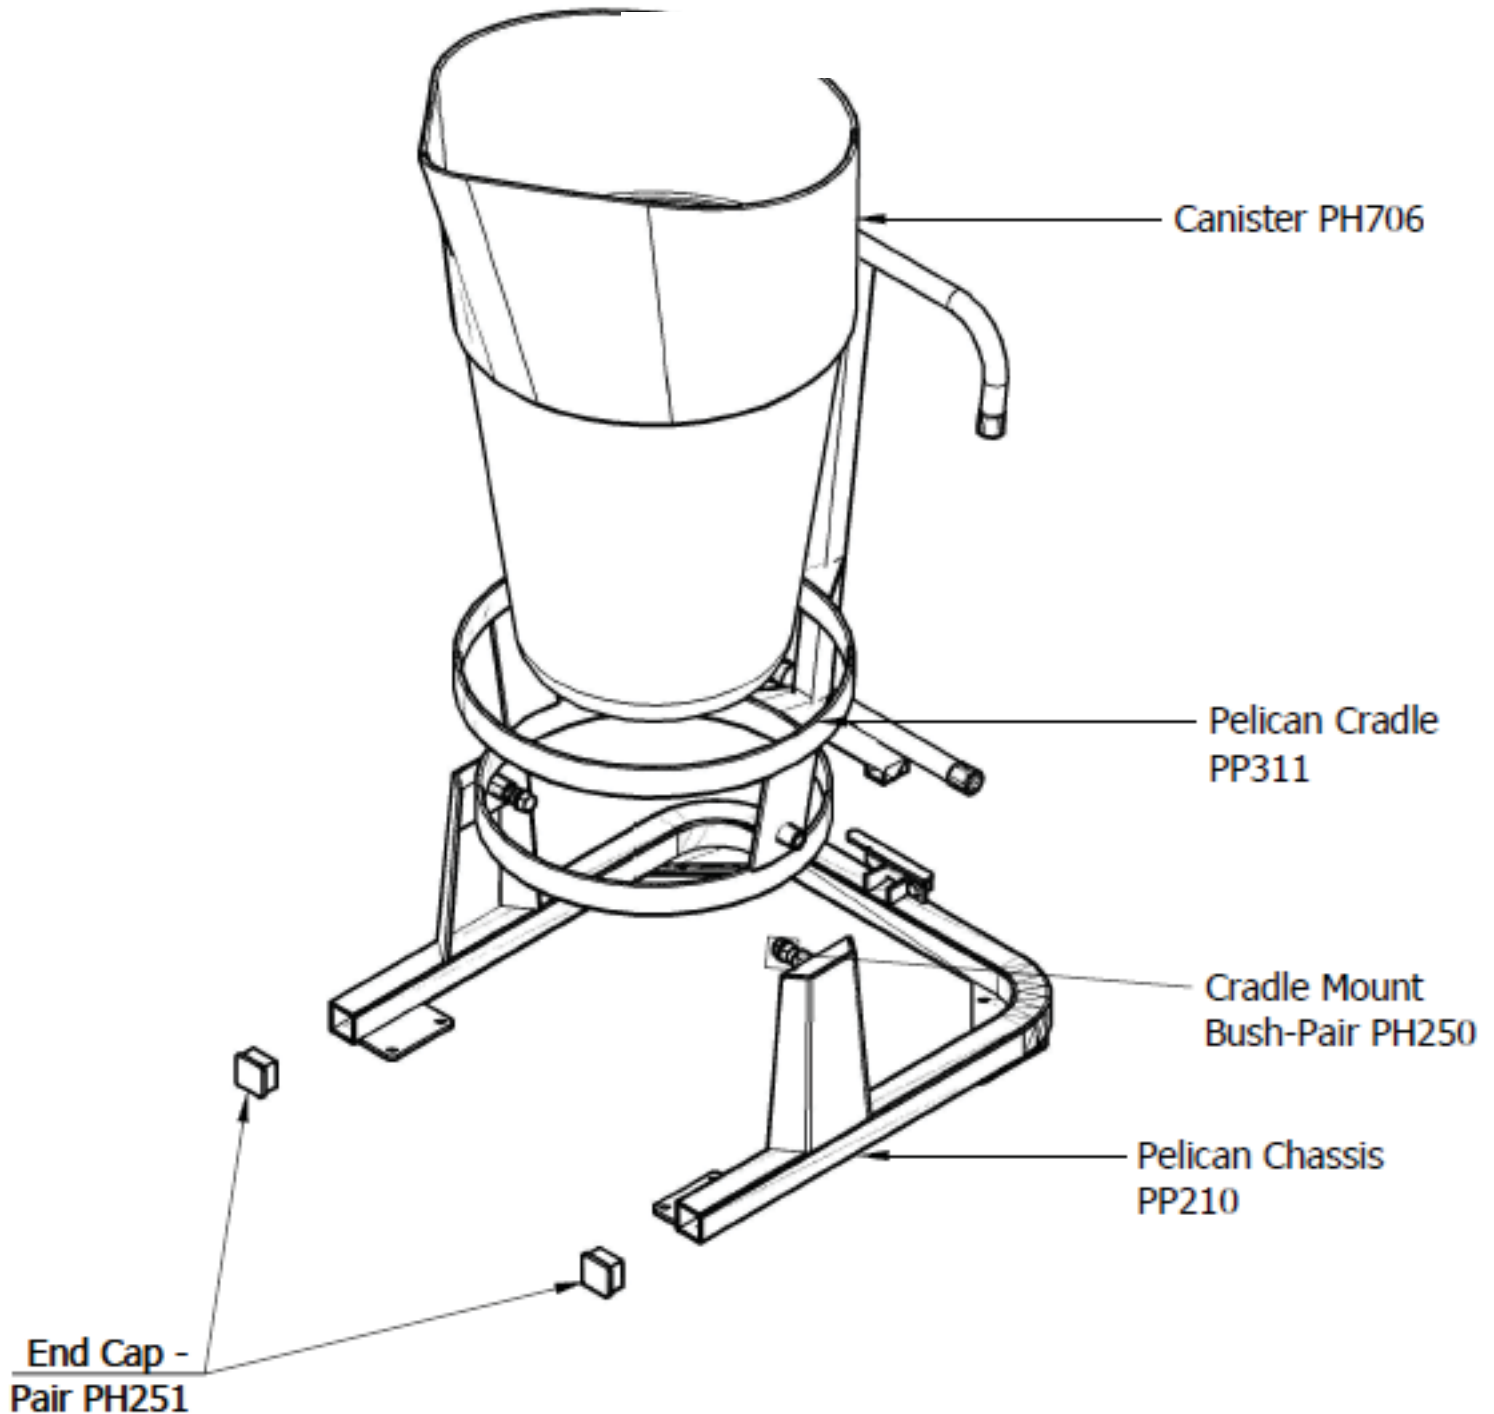

PLEASE SPECIFY TOOL MODEL # WHEN ORDERING PARTS

PARTS BREAKDOWN	Model #: PMP80	Bulletin #: 02-2017
PARTS LISTING	Description: Pelican Mixing Cart	Prepared By: SCW
WIRING DIAGRAM	Date: 12/17/2018	

PMP80 Pelican Cart breakdown

PLEASE SPECIFY TOOL MODEL # WHEN ORDERING PARTS

PARTS BREAKDOWN	Model #: PMP80	Bulletin #: 02-2017
PARTS LISTING	Description: Pelican Mixing Cart	Prepared By: SCW
WIRING DIAGRAM	Date: 3/02/2017	

PMP80 Pelican Cart